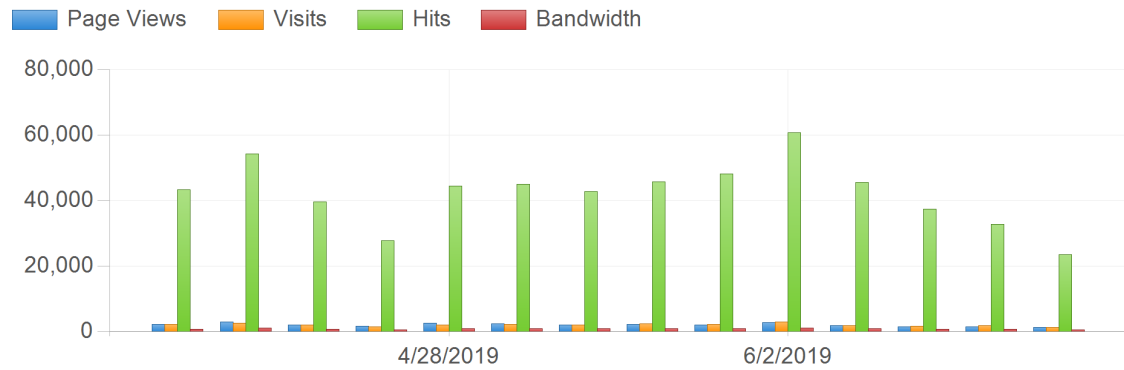

# Traffic Trend

icchiuduno.edu.it

## Traffic Trend

Date	Page Views	Visits	Hits	Bandwidth
3/31/2019	2,188	2,310	43,423	780.3 MB
4/7/2019	3,076	2,592	54,261	1,099.7 MB
4/14/2019	1,981	2,164	39,764	769.6 MB
4/21/2019	1,654	1,511	27,871	595.6 MB
4/28/2019	2,593	2,100	44,403	911.2 MB
5/5/2019	2,477	2,272	44,992	907.0 MB
5/12/2019	2,156	2,162	42,759	905.2 MB
5/19/2019	2,243	2,444	45,712	887.9 MB
5/26/2019	2,004	2,200	48,202	885.7 MB
6/2/2019	2,867	2,930	60,798	1,074.7 MB
6/9/2019	1,845	1,896	45,580	875.2 MB
6/16/2019	1,590	1,718	37,459	731.5 MB
6/23/2019	1,574	1,838	32,768	742.8 MB
6/30/2019	1,324	1,255	23,553	543.2 MB
<b>Total</b>	<b>29,572</b>	<b>29,392</b>	<b>591,545</b>	<b>11,709.5 MB</b>