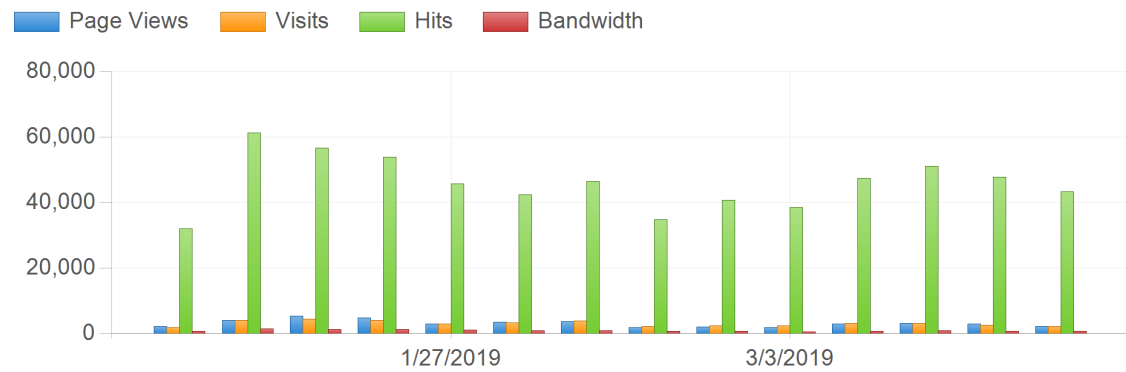

# Traffic Trend

icchiuduno.edu.it

## Traffic Trend

Date	Page Views	Visits	Hits	Bandwidth
12/30/2018	2,323	1,949	32,115	818.1 MB
1/6/2019	4,203	4,150	61,288	1,480.3 MB
1/13/2019	5,367	4,418	56,665	1,258.8 MB
1/20/2019	4,830	4,109	54,010	1,286.3 MB
1/27/2019	3,040	2,927	45,766	1,057.2 MB
2/3/2019	3,644	3,379	42,550	897.0 MB
2/10/2019	3,754	3,929	46,521	1,022.6 MB
2/17/2019	1,962	2,286	34,789	737.2 MB
2/24/2019	2,134	2,490	40,737	853.1 MB
3/3/2019	1,936	2,412	38,584	681.1 MB
3/10/2019	3,031	3,270	47,538	846.1 MB
3/17/2019	3,147	3,102	51,102	1,034.0 MB
3/24/2019	2,940	2,712	47,753	816.8 MB
3/31/2019	2,188	2,310	43,423	780.3 MB
<b>Total</b>	<b>44,499</b>	<b>43,443</b>	<b>642,841</b>	<b>13,568.7 MB</b>