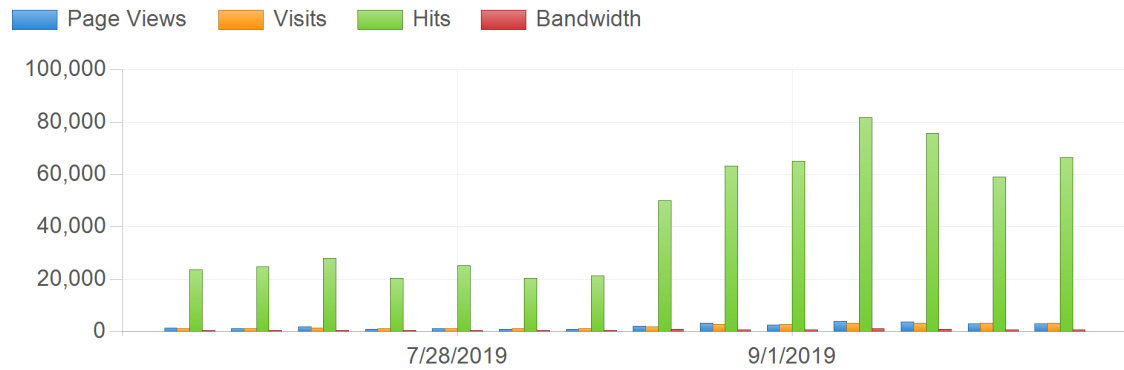

Traffic Trend

icchiuduno.edu.it

Traffic Trend

Date	Page Views	Visits	Hits	Bandwidth
6/30/2019	1,324	1,255	23,553	543.2 MB
7/7/2019	1,096	1,269	24,811	528.2 MB
7/14/2019	1,815	1,427	28,024	583.6 MB
7/21/2019	1,067	1,149	20,332	456.0 MB
7/28/2019	1,229	1,245	25,261	549.2 MB
8/4/2019	866	1,158	20,397	485.5 MB
8/11/2019	1,042	1,208	21,450	481.1 MB
8/18/2019	2,145	1,994	50,106	868.5 MB
8/25/2019	3,238	2,759	63,343	776.2 MB
9/1/2019	2,636	2,712	65,099	851.2 MB
9/8/2019	3,886	3,381	81,697	1,106.5 MB
9/15/2019	3,640	3,366	75,875	978.5 MB
9/22/2019	3,044	3,183	59,060	779.7 MB
9/29/2019	3,117	3,302	66,490	789.4 MB
Total	30,145	29,408	625,498	9,777.0 MB